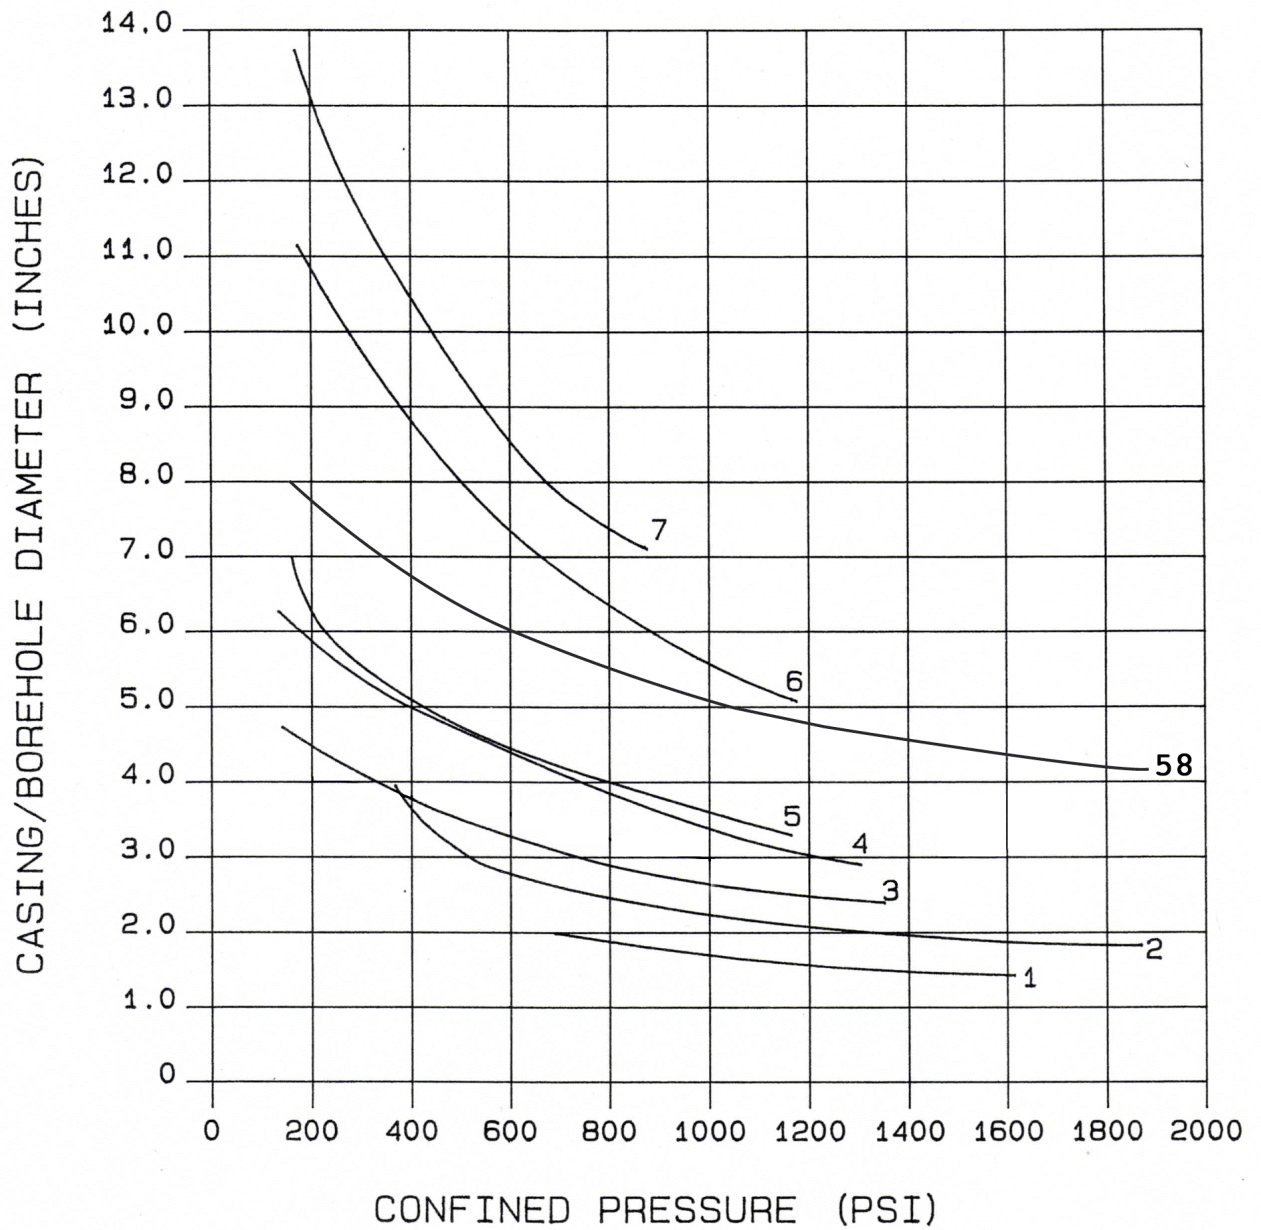

**CONFINED
PRESSURE
CURVES**

Legend

No.	Model
1	12
2	23B
3	34B
4	36
5	47
58	58 (New Size)
6	610
7	713