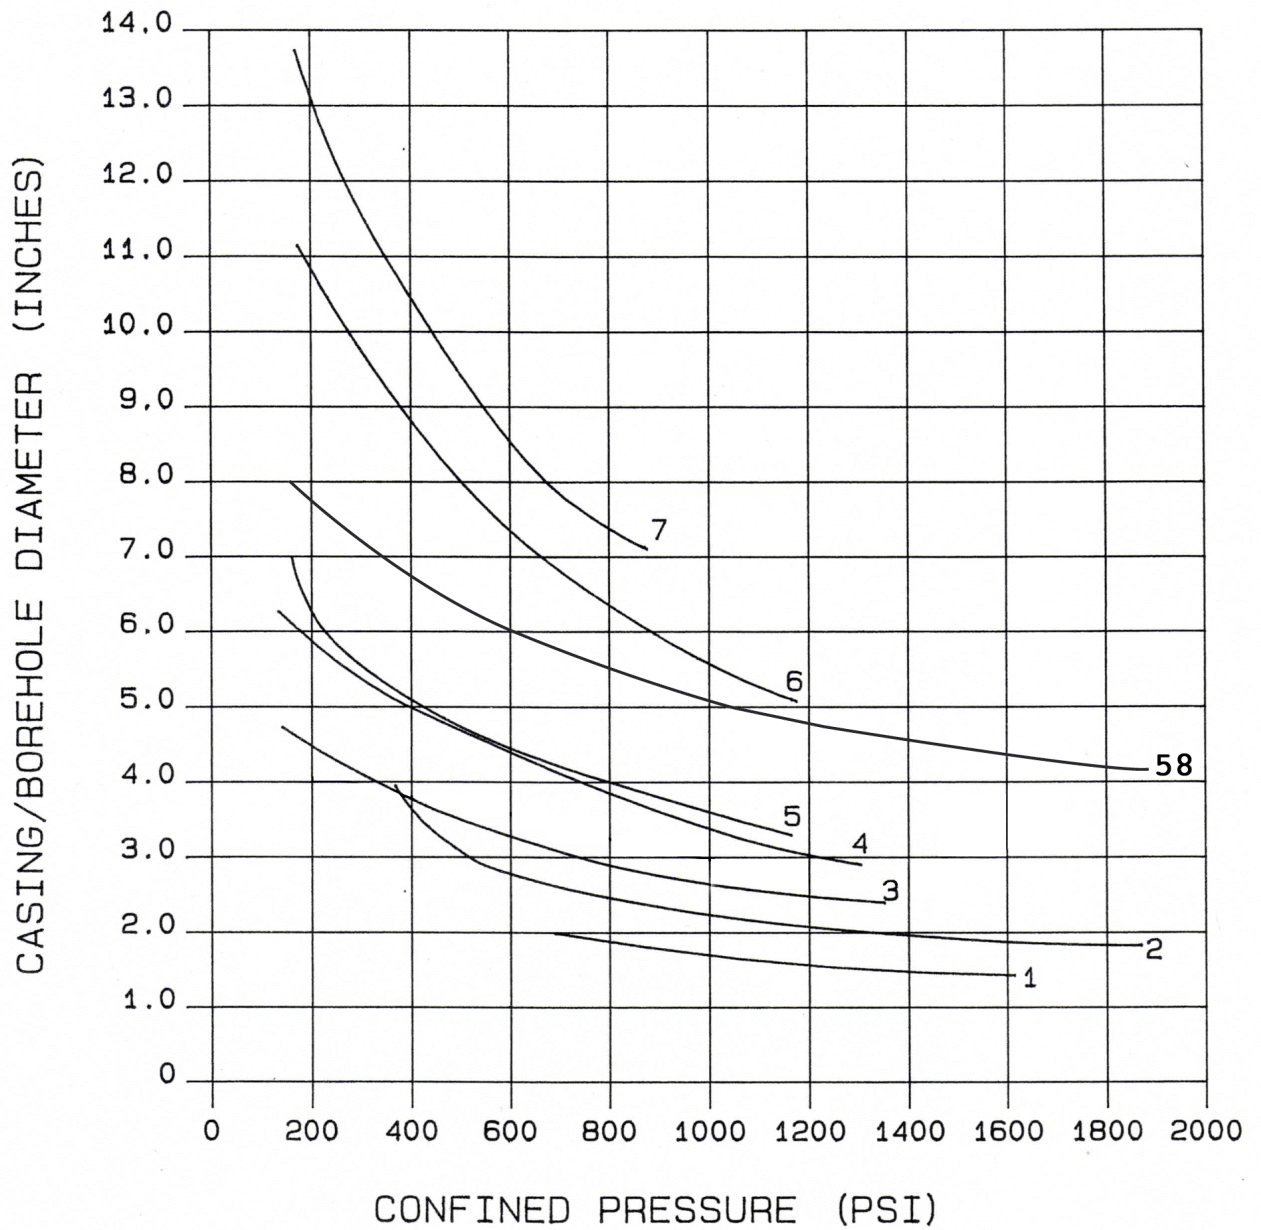

**CONFINED  
PRESSURE  
CURVES**

Legend

No.	Model
1	12
2	23B
3	34B
4	36
5	47
58	58 (New Size)
6	610
7	713